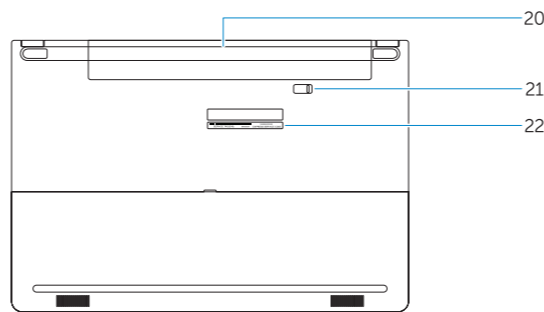

Dell.com/regulatory_compliance

P50F

P50F001

Latitude 15-3560

Features

Funkcje | Caracteristici | Funkcije

1. Camera
2. Camera-status light
3. Microphone
4. Power button (No LED indicator)
5. Security-cable slot
6. VGA connector
7. USB 2.0 connector
8. Memory card reader
9. Fingerprint reader (optional)
10. Battery-status light
11. Hard-drive activity light
12. Power-status light
13. Speakers
14. Touchpad
15. Headset connector
16. USB 3.0 connector (2)
17. HDMI connector
18. Network connector
19. Power connector
20. Battery
21. Battery release latch
22. Service-tag label